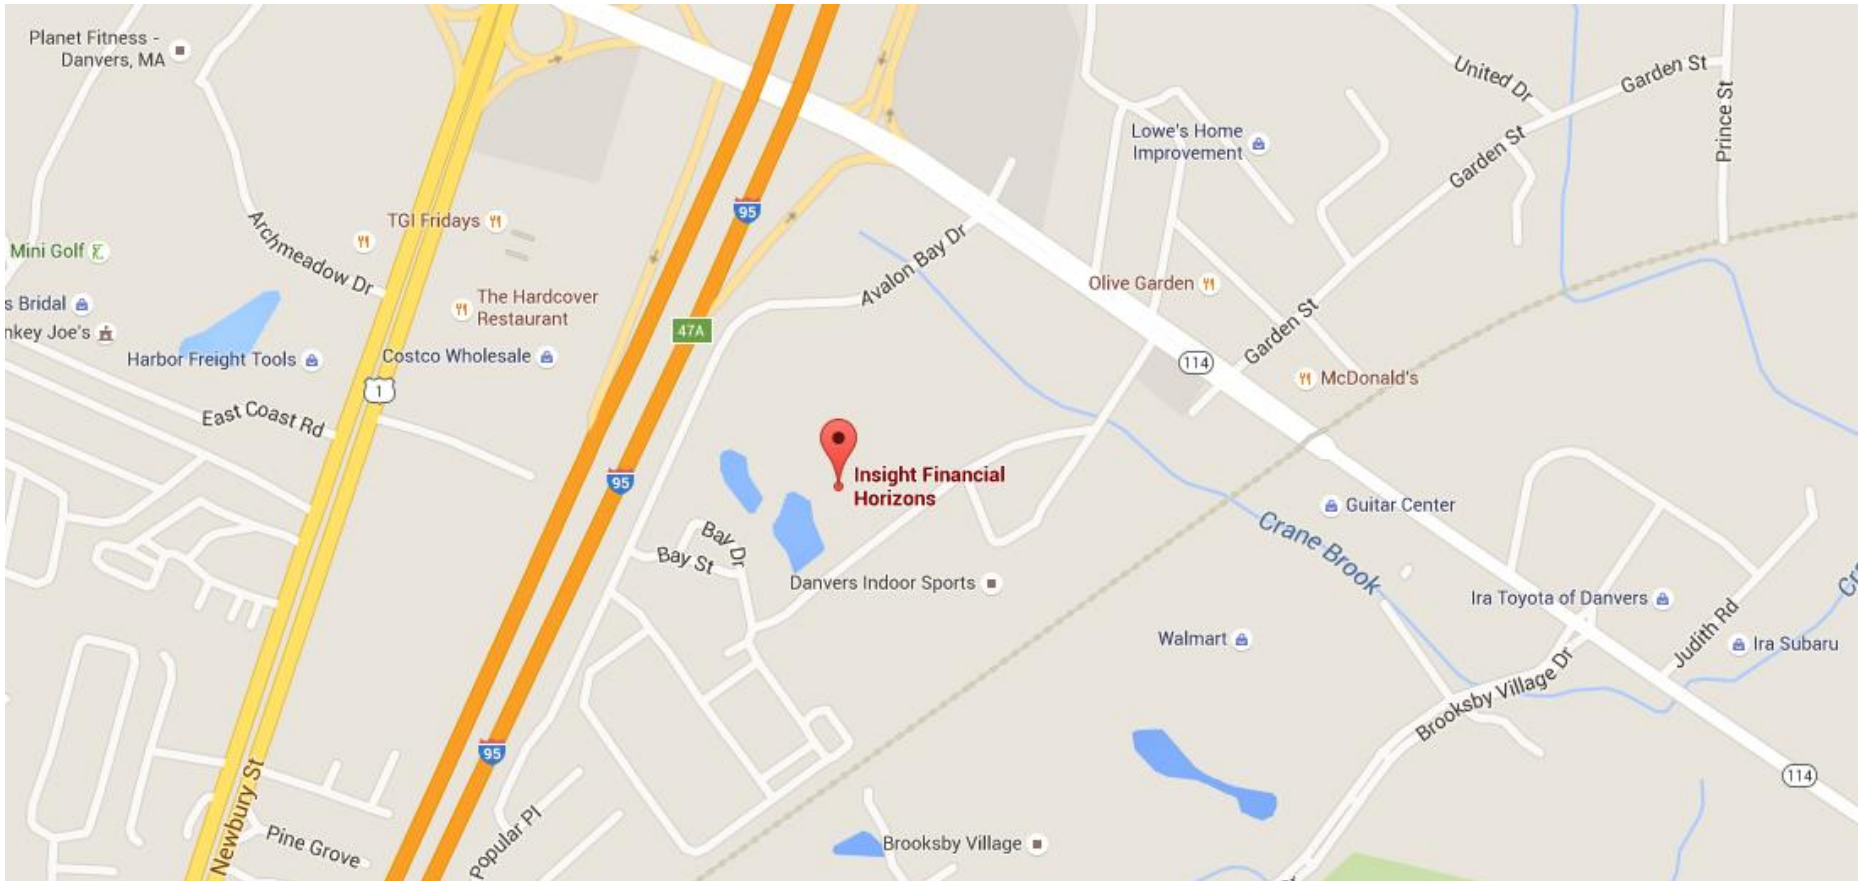

Insight Financial Horizons
Crane Brook Office Park | 150A Andover Street, 4-B | Danvers, MA 01923
866-661-9066

Directions from Route 95S:

- Take Route 95S toward Peabody/Boston
- Merge onto Rt-1/Newbury Street via Exit 50 toward Rt-62/Danvers/Topsfield
- Merge onto Rt-114E/Andover Street toward Peabody
- Stay RIGHT as you come off the exit onto Rt-114E
- At 2nd set of lights, go RIGHT (CARMAX on LEFT, Gulf Station on RIGHT)
- Follow road and take first LEFT following sign for Crane Brook Office Park/Danvers Indoor Sports Arena
- 150A Andover Street is the building on the RIGHT

Insight Financial Horizons
Crane Brook Office Park | 150A Andover Street, 4-B | Danvers, MA 01923
866-661-9066

Directions from Route 95N:

- Take Route 95N to Exit 47A/Rt-114E/Andover Street
- Stay RIGHT as you come off the exit onto Rt-114E
- At 1st set of lights, go RIGHT (CARMAX on LEFT, Gulf Station on RIGHT)
- Follow road and take first LEFT following sign for Crane Brook Office Park/Danvers Indoor Sports Arena
- 150A Andover Street is the building on the RIGHT

Directions from Route North Shore:

- Take Rt-114W toward Middleton
- Follow Rt-114W passing Brooksby Village on LEFT
- Continue on Rt-114W passing Lowe's on the RIGHT
- Stay in LEFT lane to the set of lights after Lowe's at CARMAX
- Go LEFT at lights (CARMAX on RIGHT, Gulf Station on LEFT)
- Follow road and take first LEFT following sign for Crane Brook Office Park/Danvers Indoor Sports Arena
- 150A Andover Street is the building on the RIGHT